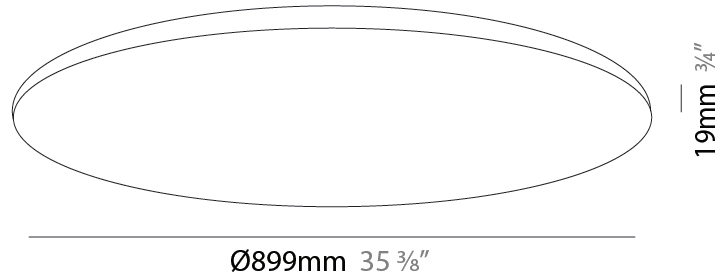

INFINITE ROUND RECESSED

A56180- -

base number   Color   Finish
                         Temperature   Options

1. To build a product code in our configurator select the specify button on the base model # product page
2. To build a manual product code on this datasheet choose from the options listed below in blue font and add the suffix to the base model #

GENERAL

Series: Infinite Round
Partner: Ivela
Division: Architectural
Installation: Recessed
Product Type: Panels
Mounting Location: Ceiling
Light Distribution: Direct

PHYSICAL

Shape: Round
Diameter (mm): 899
Diameter (in): 35 ³/₈"
Height (mm): 19
Height (in): 3/4
Diffuser: PMMA - Opal
Fixture Finish: WHI / BLK / GLD
Fixture Material: Aluminum

ELECTRICAL

Lamp Type: LED
Input Wattage (W): 56
Dimming: Tri-Mode (Non-Dimming and Phase Dimming (120Vac only) and 0-10V Dimming)
Driver Included: No
Driver Location: Remote
Driver Type: Constant Voltage - Universal
Driver Class: Class 2
Housing: ENCP 5 (ERP) ENCP 8 (SC Power)
Input Voltage (V): 120 - 277
Output Voltage (V): 24

LED

Color Temperature (°K): 2700 / 3000 / 3500 / 4000
Max. Delivered Lumen (lm): 3360 / 3500 / 3604 / 3710
Nominal Lumen (lm): 6720 / 7000 / 7208 / 7420
CRI: >93 CRI
Lamp Life (hrs): 50000

OPTICAL

RATINGS AND CERTIFICATIONS

Certified By: CSA Certified to UL and CSA Standards
IP rating: IP20

PROJECT	_____
TYPE	_____
SPECIFIER	_____
QUANTITY	_____
DATE	_____