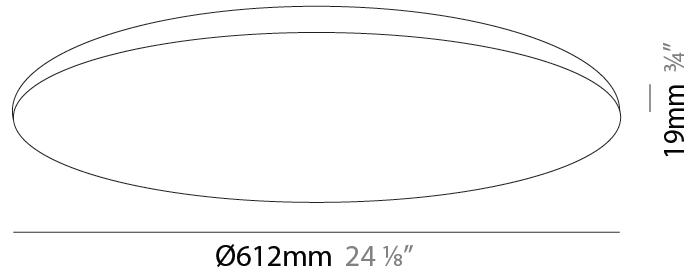

PROJECT
TYPE
SPECIFIER
QUANTITY
DATE

INFINITE ROUND SURFACE

A52029- -
base number   Color   Finish
                         Temperature   Options

1. To build a product code in our configurator select the specify button on the base model # product page
2. To build a manual product code on this datasheet choose from the options listed below in blue font and add the suffix to the base model #

GENERAL

Series: Infinite Round
Partner: Ivela
Division: Architectural
Installation: Surface
Product Type: Panels
Mounting Location: Ceiling
Light Distribution: Direct

PHYSICAL

Shape: Round
Diameter (mm): 612
Diameter (in): 24 1/8
Height (mm): 19
Height (in): 3/4
Diffuser: PMMA - Opal
Fixture Finish: WHI / BLK / GLD
Fixture Material: Aluminum

ELECTRICAL

Lamp Type: LED
Input Wattage (W): 38
Dimming: Tri-Mode (Non-Dimming and Phase Dimming (120Vac only) and 0-10V Dimming)
Driver Included: No
Driver Location: Remote
Driver Type: Constant Voltage - Universal
Driver Class: Class 2
Housing: ENCP 5 (ERP) ENCP 13 (SC Power)
Input Voltage (V): 120 - 277
Output Voltage (V): 24

LED

Color Temperature (°K): 2700 / 3000 / 3500 / 4000
Max. Delivered Lumen (lm): 2160 / 2250 / 2317 / 2385
Nominal Lumen (lm): 4320 / 4500 / 4634 / 4770
CRI: >93 CRI
Lamp Life (hrs): 50000

OPTICAL

RATINGS AND CERTIFICATIONS

Certified By: CSA Certified to UL and CSA Standards
IP rating: IP20