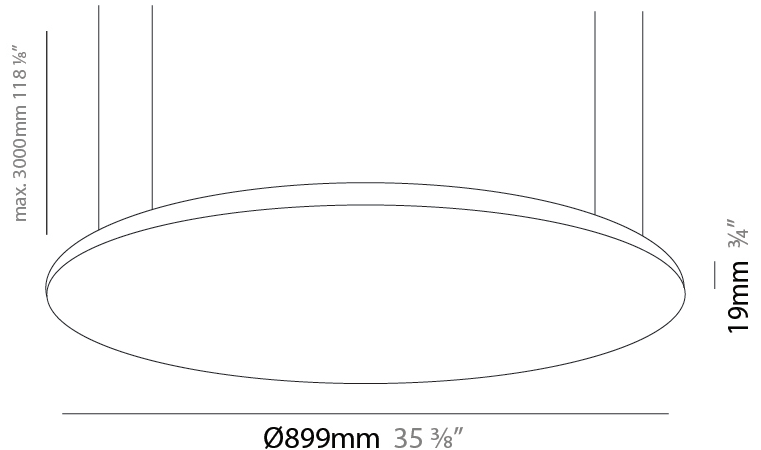

INFINITE ROUND SUSPENSION

A51059- -

base number   Color   Finish
Temperature   Options

1. To build a product code in our configurator select the specify button on the base model # product page
2. To build a manual product code on this datasheet choose from the options listed below in blue font and add the suffix to the base model #

GENERAL

Series: Infinite Round
Partner: Ivela
Division: Architectural
Installation: Suspension
Product Type: Panels
Mounting Location: Ceiling
Light Distribution: Direct

PHYSICAL

Shape: Round
Diameter (mm): 899
Diameter (in): 35 ³/₈
Height (mm): 19
Height (in): 3/4
Max. Overall Height (mm): 2500
Max. Overall Height (in): 98 ⁷/₁₆
Diffuser: Opal Polycarbonate
Fixture Finish: WHI / BLK / GLD
Fixture Material: Aluminum

ELECTRICAL

Lamp Type: LED
Input Wattage (W): 56
Dimming: Tri-Mode (Non-Dimming and Phase Dimming (120Vac only) and 0-10V Dimming)
Driver Included: No
Driver Location: Remote
Driver Type: Constant Voltage - Universal
Driver Class: Class 2
Housing: ENCP 5 (ERP) ENCP 8 (SC Power)
Input Voltage (V): 120 - 277
Output Voltage (V): 24

LED

Color Temperature (°K): 2700 / 3000 / 3500 / 4000
Max. Delivered Lumen (lm): 3360 / 3500 / 3604 / 3710
Nominal Lumen (lm): 6720 / 7000 / 7208 / 7420
CRI: >93 CRI
Lamp Life (hrs): 50000

OPTICAL

RATINGS AND CERTIFICATIONS

Certified By: Certified for North American Standards
IP rating: IP20