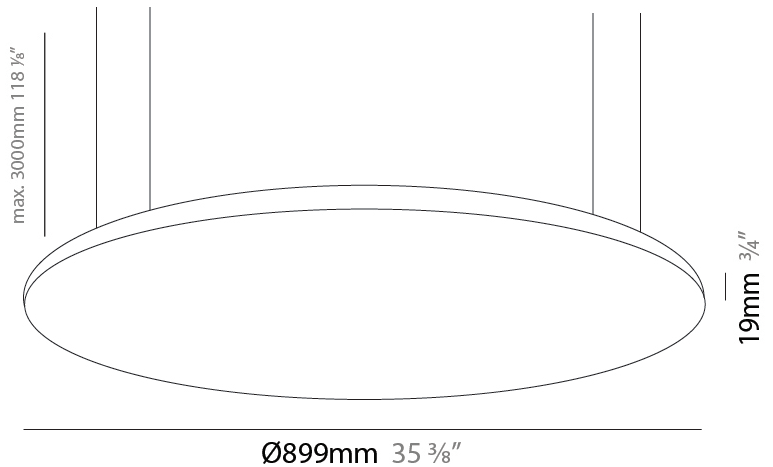

INFINITE ROUND SUSPENSION

A51060- -

base number
Color   Temperature   Finish   Options

1. To build a product code in our configurator select the specify button on the base model # product page
2. To build a manual product code on this datasheet choose from the options listed below in blue font and add the suffix to the base model #

GENERAL

Series: Infinite Round
Partner: Ivela
Division: Architectural
Installation: Suspension
Product Type: Panels
Mounting Location: Ceiling
Light Distribution: Direct

PHYSICAL

Shape: Round
Diameter (mm): 1216
Diameter (in): 47 ⁷/₈
Height (mm): 19
Height (in): 3/4
Max. Overall Height (mm): 2500
Max. Overall Height (in): 98 ⁷/₁₆
Diffuser: Opal Polycarbonate
Fixture Finish: WHI / BLK / GLD
Fixture Material: Aluminum

ELECTRICAL

Lamp Type: LED
Input Wattage (W): 78
Dimming: Tri-Mode (Non-Dimming and Phase Dimming (120Vac only) and 0-10V Dimming)
Driver Included: No
Driver Location: Remote
Driver Type: Constant Voltage - Universal
Driver Class: Class 2
Housing: ENCP 5 (ERP) ENCP 8 (SC Power)
Input Voltage (V): 120 - 277
Output Voltage (V): 24

LED

Color Temperature (°K): 2700 / 3000 / 3500 / 4000
Max. Delivered Lumen (lm): 4560 / 4750 / 4891 / 5035
Nominal Lumen (lm): 9120 / 9500 / 9783 / 10070
CRI: >93 CRI
Lamp Life (hrs): 50000

OPTICAL

RATINGS AND CERTIFICATIONS

Certified By: Certified for North American Standards
IP rating: IP20