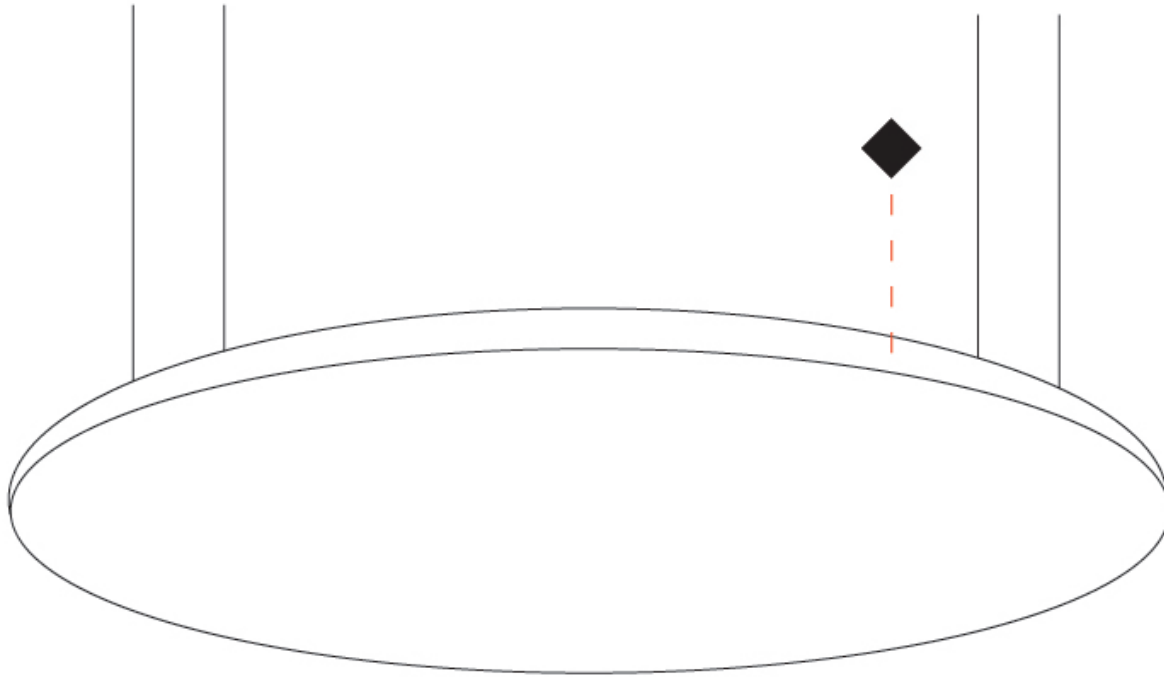

INFINITE ROUND SUSPENSION

A51060-

PROJECT

TYPE

SPECIFIER

QUANTITY

DATE