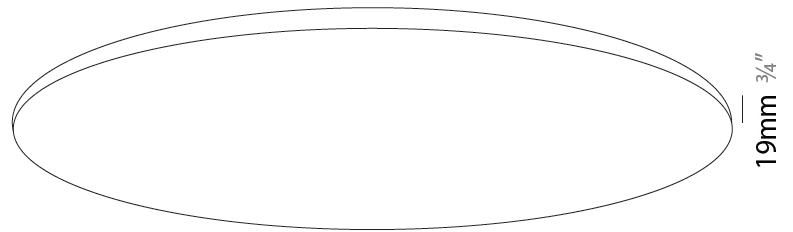

PROJECT
TYPE
SPECIFIER
QUANTITY
DATE

INFINITE ROUND SURFACE

A52031-

base number   Color   Finish
Temperature   Options

1. To build a product code in our configurator select the specify button on the base model # product page
2. To build a manual product code on this datasheet choose from the options listed below in blue font and add the suffix to the base model #

GENERAL

Series: Infinite Round
Partner: Ivela
Division: Architectural
Installation: Surface
Product Type: Panels
Mounting Location: Ceiling
Light Distribution: Direct

PHYSICAL

Shape: Round
Diameter (mm): 1216
Diameter (in): 47 ⁷/₈
Height (mm): 19
Height (in): 3/4
Diffuser: PMMA - Opal
Fixture Finish: WHI / BLK / GLD
Fixture Material: Aluminum

ELECTRICAL

Lamp Type: LED
Input Wattage (W): 76
Dimming: Tri-Mode (Non-Dimming and Phase Dimming (120Vac only) and 0-10V Dimming)
Driver Included: No
Driver Location: Remote
Driver Type: Constant Voltage - Universal
Driver Class: Class 2
Housing: ENCP 5 (ERP) ENCP 8 (SC Power)
Input Voltage (V): 120 - 277
Output Voltage (V): 24

LED

Color Temperature (°K): 2700 / 3000 / 3500 / 4000
Max. Delivered Lumen (lm): 4560 / 4750 / 4908 / 5035
Nominal Lumen (lm): 9120 / 9500 / 9783 / 10070
CRI: >93 CRI
Lamp Life (hrs): 50000

OPTICAL

RATINGS AND CERTIFICATIONS

Certified By: CSA Certified to UL and CSA Standards
IP rating: IP20

Ø1216mm 47 ⁷/₈"

19mm ³/₄"