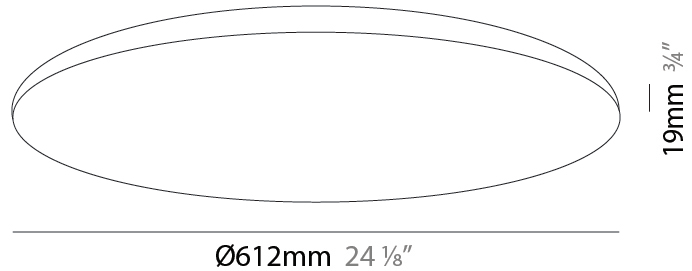

INFINITE ROUND RECESSED

A56179- -

base number   Color   Finish
Temperature   Options

1. To build a product code in our configurator select the specify button on the base model # product page
2. To build a manual product code on this datasheet choose from the options listed below in blue font and add the suffix to the base model #

GENERAL

Series: Infinite Round
Partner: Ivela
Division: Architectural
Installation: Recessed
Product Type: Panels
Mounting Location: Ceiling
Light Distribution: Direct

PHYSICAL

Shape: Round
Diameter (mm): 612
Diameter (in): 24 1/8
Height (mm): 19
Height (in): 3/4
Diffuser: PMMA - Opal
Fixture Finish: WHI / BLK / GLD
Fixture Material: Aluminum

ELECTRICAL

Lamp Type: LED
Input Wattage (W): 38
Dimming: Tri-Mode (Non-Dimming and Phase Dimming (120Vac only) and 0-10V Dimming)
Driver Included: No
Driver Location: Remote
Driver Type: Constant Voltage - Universal
Driver Class: Class 2
Housing: ENCP 5 (ERP) ENCP 13 (SC Power)
Input Voltage (V): 120 - 277
Output Voltage (V): 24

LED

Color Temperature (°K): 2700 / 3000 / 3500 / 4000
Max. Delivered Lumen (lm): 2160 / 2250 / 2317 / 2385
Nominal Lumen (lm): 4320 / 4500 / 4634 / 4770
CRI: >93 CRI
Lamp Life (hrs): 50000

OPTICAL

RATINGS AND CERTIFICATIONS

Certified By: CSA Certified to UL and CSA Standards
IP rating: IP20

PROJECT	_____
TYPE	_____
SPECIFIER	_____
QUANTITY	_____
DATE	_____