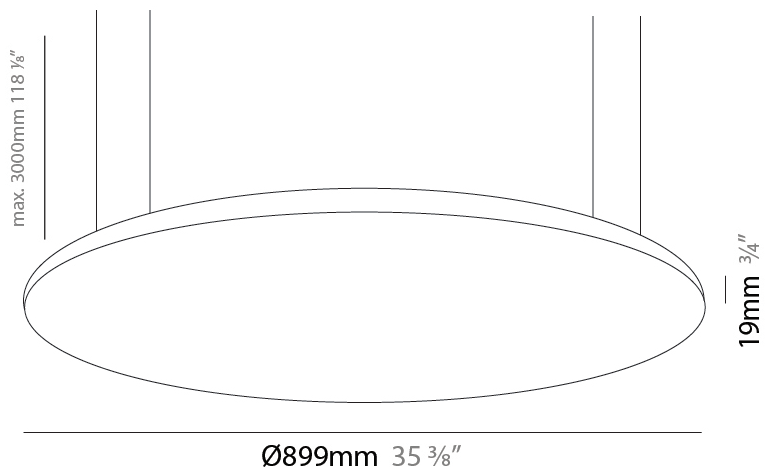

INFINITE ROUND SUSPENSION

A51060- _____
base number   Color _____   Finish _____
                                         Temperature   Options

1. To build a product code in our configurator select the specify button on the base model # product page
2. To build a manual product code on this datasheet choose from the options listed below in blue font and add the suffix to the base model #

GENERAL

Series: Infinite Round
Partner: Ivela
Division: Architectural
Installation: Suspension
Product Type: Panels
Mounting Location: Ceiling
Light Distribution: Direct

PHYSICAL

Shape: Round
Diameter (mm): 1216
Diameter (in): 47 ⁷/₈
Height (mm): 19
Height (in): 3/4
Max. Overall Height (mm): 2500
Max. Overall Height (in): 98 ⁷/₁₆
Diffuser: Opal Polycarbonate
Fixture Finish: WHI / BLK / GLD
Fixture Material: Aluminum

ELECTRICAL

Lamp Type: LED
Input Wattage (W): 78
Dimming: Tri-Mode (Non-Dimming and Phase Dimming (120Vac only) and 0-10V Dimming)
Driver Included: No
Driver Location: Remote
Driver Type: Constant Voltage - Universal
Driver Class: Class 2
Housing: ENCP 5 (ERP) ENCP 8 (SC Power)
Input Voltage (V): 120 - 277
Output Voltage (V): 24

LED

Color Temperature (°K): 2700 / 3000 / 3500 / 4000
Max. Delivered Lumen (lm): 4560 / 4750 / 4891 / 5035
Nominal Lumen (lm): 9120 / 9500 / 9783 / 10070
CRI: >93 CRI
Lamp Life (hrs): 50000

OPTICAL

RATINGS AND CERTIFICATIONS

Certified By: Certified for North American Standards
IP rating: IP20