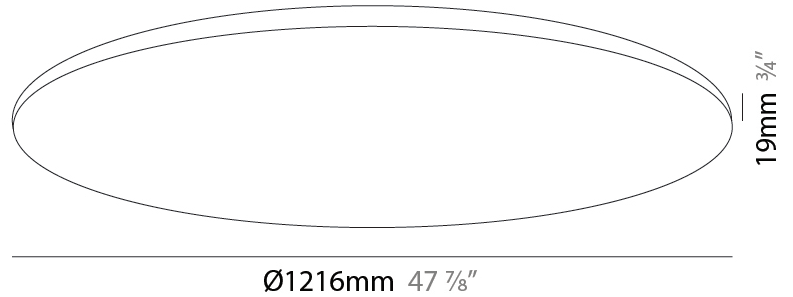

PROJECT
TYPE
SPECIFIER
QUANTITY
DATE

INFINITE ROUND SURFACE

A52031- -
base number   Color   Finish
                         Temperature   Options

1. To build a product code in our configurator select the specify button on the base model # product page
2. To build a manual product code on this datasheet choose from the options listed below in blue font and add the suffix to the base model #

GENERAL

Series: Infinite Round
Partner: Ivela
Division: Architectural
Installation: Surface
Product Type: Panels
Mounting Location: Ceiling
Light Distribution: Direct

PHYSICAL

Shape: Round
Diameter (mm): 1216
Diameter (in): 47 ⁷/₈
Height (mm): 19
Height (in): 3/4
Diffuser: PMMA - Opal
Fixture Finish: WHI / BLK / GLD
Fixture Material: Aluminum

ELECTRICAL

Lamp Type: LED
Input Wattage (W): 76
Dimming: Tri-Mode (Non-Dimming and Phase Dimming (120Vac only) and 0-10V Dimming)
Driver Included: No
Driver Location: Remote
Driver Type: Constant Voltage - Universal
Driver Class: Class 2
Housing: ENCP 5 (ERP) ENCP 8 (SC Power)
Input Voltage (V): 120 - 277
Output Voltage (V): 24

LED

Color Temperature (°K): 2700 / 3000 / 3500 / 4000
Max. Delivered Lumen (lm): 4560 / 4750 / 4908 / 5035
Nominal Lumen (lm): 9120 / 9500 / 9783 / 10070
CRI: >93 CRI
Lamp Life (hrs): 50000

OPTICAL

RATINGS AND CERTIFICATIONS

Certified By: CSA Certified to UL and CSA Standards
IP rating: IP20