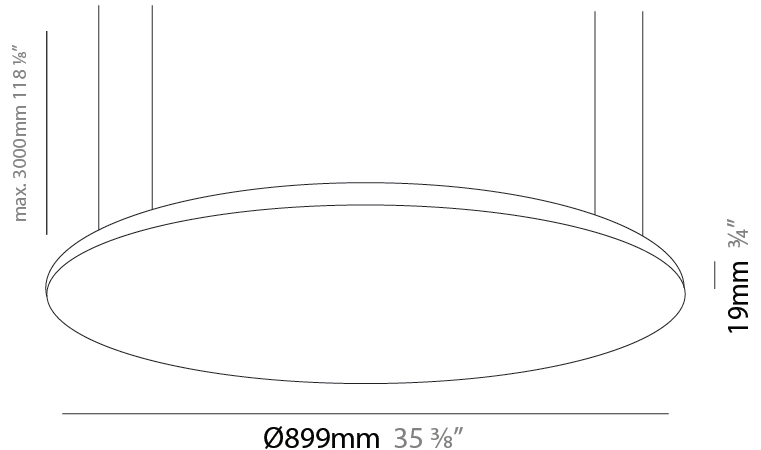

INFINITE ROUND SUSPENSION

A51059- _____ - _____
base number   Color   Finish
                         Temperature   Options

1. To build a product code in our configurator select the specify button on the base model # product page
2. To build a manual product code on this datasheet choose from the options listed below in blue font and add the suffix to the base model #

GENERAL

Series: Infinite Round
Partner: Ivela
Division: Architectural
Installation: Suspension
Product Type: Panels
Mounting Location: Ceiling
Light Distribution: Direct

PHYSICAL

Shape: Round
Diameter (mm): 899
Diameter (in): 35 ³/₈
Height (mm): 19
Height (in): 3/4
Max. Overall Height (mm): 2500
Max. Overall Height (in): 98 ⁷/₁₆
Diffuser: Opal Polycarbonate
Fixture Finish: WHI / BLK / GLD
Fixture Material: Aluminum

ELECTRICAL

Lamp Type: LED
Input Wattage (W): 56
Dimming: Tri-Mode (Non-Dimming and Phase Dimming (120Vac only) and 0-10V Dimming)
Driver Included: No
Driver Location: Remote
Driver Type: Constant Voltage - Universal
Driver Class: Class 2
Housing: ENCP 5 (ERP) ENCP 8 (SC Power)
Input Voltage (V): 120 - 277
Output Voltage (V): 24

LED

Color Temperature (°K): 2700 / 3000 / 3500 / 4000
Max. Delivered Lumen (lm): 3360 / 3500 / 3604 / 3710
Nominal Lumen (lm): 6720 / 7000 / 7208 / 7420
CRI: >93 CRI
Lamp Life (hrs): 50000

OPTICAL

RATINGS AND CERTIFICATIONS

Certified By: Certified for North American Standards
IP rating: IP20