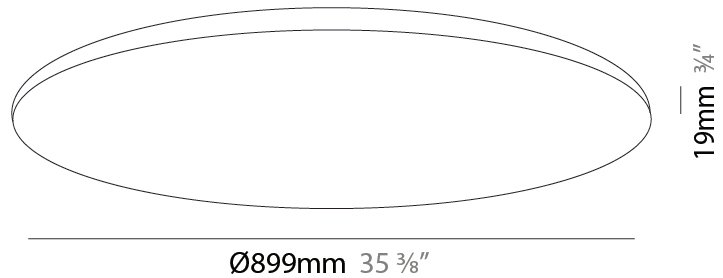

PROJECT
TYPE
SPECIFIER
QUANTITY
DATE

INFINITE ROUND SURFACE

A52030- -
base number   Color   Finish
                         Temperature   Options

1. To build a product code in our configurator select the specify button on the base model # product page
2. To build a manual product code on this datasheet choose from the options listed below in blue font and add the suffix to the base model #

GENERAL

Series: Infinite Round
Partner: Ivela
Division: Architectural
Installation: Surface
Product Type: Panels
Mounting Location: Ceiling
Light Distribution: Direct

PHYSICAL

Shape: Round
Diameter (mm): 899
Diameter (in): 35 ³/₈
Height (mm): 19
Height (in): 3/4
Diffuser: PMMA - Opal
Fixture Finish: WHI / BLK / GLD
Fixture Material: Aluminum

ELECTRICAL

Lamp Type: LED
Input Wattage (W): 56
Dimming: Tri-Mode (Non-Dimming and Phase Dimming (120Vac only) and 0-10V Dimming)
Driver Included: No
Driver Location: Remote
Driver Type: Constant Voltage - Universal
Driver Class: Class 2
Housing: ENCP 5 (ERP) ENCP 8 (SC Power)
Input Voltage (V): 120 - 277
Output Voltage (V): 24

LED

Color Temperature (°K): 2700 / 3000 / 3500 / 4000
Max. Delivered Lumen (lm): 3360 / 3500 / 3604 / 3710
Nominal Lumen (lm): 6720 / 7000 / 7208 / 7420
CRI: >93 CRI
Lamp Life (hrs): 50000

OPTICAL

RATINGS AND CERTIFICATIONS

Certified By: CSA Certified to UL and CSA Standards
IP rating: IP20