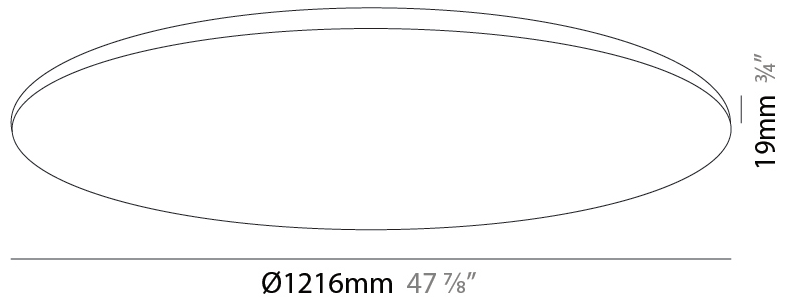

PROJECT
TYPE
SPECIFIER
QUANTITY
DATE

INFINITE ROUND RECESSED

A56181- -
base number   Color   Finish
                         Temperature   Options

1. To build a product code in our configurator select the specify button on the base model # product page
2. To build a manual product code on this datasheet choose from the options listed below in blue font and add the suffix to the base model #

GENERAL

Series: Infinite Round
Partner: Ivela
Division: Architectural
Installation: Recessed
Product Type: Panels
Mounting Location: Ceiling
Light Distribution: Direct

PHYSICAL

Shape: Round
Diameter (mm): 1216
Diameter (in): 47 ⁷/₈
Height (mm): 19
Height (in): 3/4
Diffuser: PMMA - Opal
Fixture Finish: WHI / BLK / GLD
Fixture Material: Aluminum

ELECTRICAL

Lamp Type: LED
Input Wattage (W): 76
Dimming: Tri-Mode (Non-Dimming and Phase Dimming (120Vac only) and 0-10V Dimming)
Driver Included: No
Driver Location: Remote
Driver Type: Constant Voltage - Universal
Driver Class: Class 2
Housing: ENCP 5 (ERP) ENCP 8 (SC Power)
Input Voltage (V): 120 - 277
Output Voltage (V): 24

LED

Color Temperature (°K): 2700 / 3000 / 3500 / 4000
Max. Delivered Lumen (lm): 4560 / 4750 / 4891 / 5035
Nominal Lumen (lm): 9120 / 9500 / 9783 / 10070
CRI: >93 CRI
Lamp Life (hrs): 50000

OPTICAL

RATINGS AND CERTIFICATIONS

Certified By: CSA Certified to UL and CSA Standards
IP rating: IP20