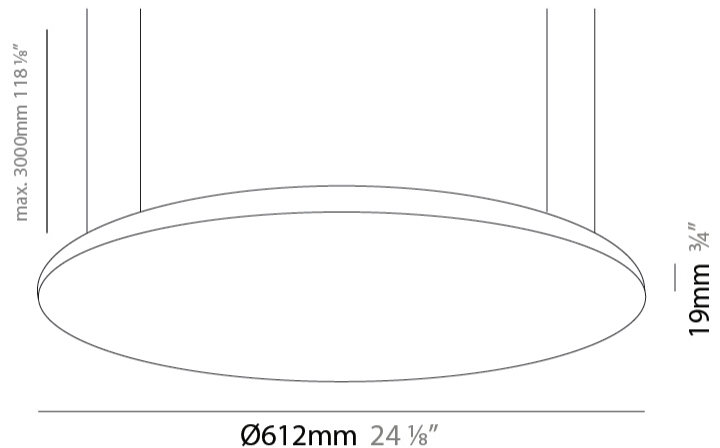

PROJECT
TYPE
SPECIFIER
QUANTITY
DATE

INFINITE ROUND SUSPENSION

A51058-

base number
Color   Finish
Temperature   Options

1. To build a product code in our configurator select the specify button on the base model # product page
2. To build a manual product code on this datasheet choose from the options listed below in blue font and add the suffix to the base model #

GENERAL

Series: Infinite Round
Partner: Ivela
Division: Architectural
Installation: Suspension
Product Type: Panels
Mounting Location: Ceiling
Light Distribution: Direct

PHYSICAL

Shape: Round
Diameter (mm): 612
Diameter (in): 24 1/8
Height (mm): 19
Height (in): 3/4
Max. Overall Height (mm): 2500
Max. Overall Height (in): 98 7/16
Diffuser: Opal Polycarbonate
Fixture Finish: WHI / BLK / GLD
Fixture Material: Aluminum

ELECTRICAL

Lamp Type: LED
Input Wattage (W): 38
Dimming: Tri-Mode (Non-Dimming and Phase Dimming (120Vac only) and 0-10V Dimming)
Driver Included: No
Driver Location: Remote
Driver Type: Constant Voltage - Universal
Driver Class: Class 2
Housing: ENCP 5 (ERP) ENCP 13 (SC Power)
Input Voltage (V): 120 - 277
Output Voltage (V): 24

LED

Color Temperature (°K): 2700 / 3000 / 3500 / 4000
Max. Delivered Lumen (lm): 2160 / 2250 / 2317 / 2385
Nominal Lumen (lm): 4320 / 4500 / 4634 / 4770
CRI: >93 CRI
Lamp Life (hrs): 50000

OPTICAL

RATINGS AND CERTIFICATIONS

Certified By: Certified for North American Standards
IP rating: IP20