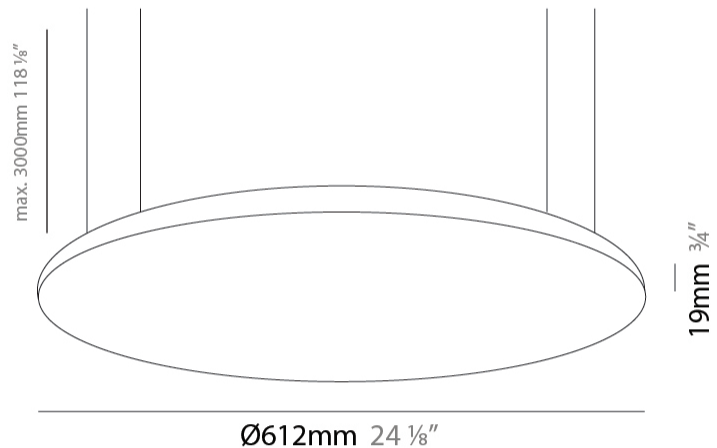

PROJECT
TYPE
SPECIFIER
QUANTITY
DATE

INFINITE ROUND SUSPENSION

A51058-

base number
Color   Finish
Temperature   Options

1. To build a product code in our configurator select the specify button on the base model # product page
2. To build a manual product code on this datasheet choose from the options listed below in blue font and add the suffix to the base model #

GENERAL

Series: Infinite Round
Partner: Ivela
Division: Architectural
Installation: Suspension
Product Type: Panels
Mounting Location: Ceiling
Light Distribution: Direct

PHYSICAL

Shape: Round
Diameter (mm): 612
Diameter (in): 24 1/8
Height (mm): 19
Height (in): 3/4
Max. Overall Height (mm): 2500
Max. Overall Height (in): 98 7/16
Diffuser: Opal Polycarbonate
Fixture Finish: WHI / BLK / GLD
Fixture Material: Aluminum

ELECTRICAL

Lamp Type: LED
Input Wattage (W): 38
Dimming: Tri-Mode (Non-Dimming and Phase Dimming (120Vac only) and 0-10V Dimming)
Driver Included: No
Driver Location: Remote
Driver Type: Constant Voltage - Universal
Driver Class: Class 2
Housing: ENCP 5 (ERP) ENCP 13 (SC Power)
Input Voltage (V): 120 - 277
Output Voltage (V): 24

LED

Color Temperature (°K): 2700 / 3000 / 3500 / 4000
Max. Delivered Lumen (lm): 2160 / 2250 / 2317 / 2385
Nominal Lumen (lm): 4320 / 4500 / 4634 / 4770
CRI: >93 CRI
Lamp Life (hrs): 50000

OPTICAL

RATINGS AND CERTIFICATIONS

Certified By: Certified for North American Standards
IP rating: IP20